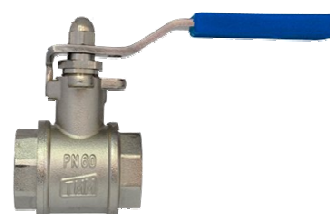

TMMJ1234	TMM Torneira esfera jardim anti-gelo 1/2"x3/4"	12,72 €
TMMJ3401	TMM Torneira esfera jardim anti-gelo 3/4"x1"	16,93 €
TMMJ0114	TMM Torneira esfera jardim anti-gelo 1"x1 1/4"	28,90 €

TMMVE012	TMM Valvula esfera anti-gelo/solar 1/2" FF	11,14 €
TMMVE034	TMM Valvula esfera anti-gelo/solar 3/4" FF	15,06 €
TMMVE001	TMM Valvula esfera anti-gelo/solar 1" FF	23,11 €
TMMVE114	TMM Valvula esfera anti-gelo/solar 1 1/4" FF	37,77 €
TMMVE112	TMM Valvula esfera anti-gelo/solar 1 1/2" FF	56,10 €
TMMVE002	TMM Valvula esfera anti-gelo/solar 2" FF	86,16 €

TMMRM012	TMM Valvula retenção anti-gelo/solar 1/2" FF	6,10 €
TMMRM034	TMM Valvula retenção anti-gelo/solar 3/4" FF	7,92 €
TMMRM001	TMM Valvula retenção anti-gelo/solar 1" FF	11,10 €
TMMRM114	TMM Valvula retenção anti-gelo/solar 1 1/4" FF	19,01 €
TMMRM112	TMM Valvula retenção anti-gelo/solar 1 1/2" FF	25,92 €
TMMRM002	TMM Valvula retenção anti-gelo/solar 2" FF	41,54 €
TMMRM212	TMM Valvula retenção anti-gelo/solar 2 1/2" FF	101,60 €
TMMRM003	TMM Valvula retenção anti-gelo/solar 3" FF	156,10 €